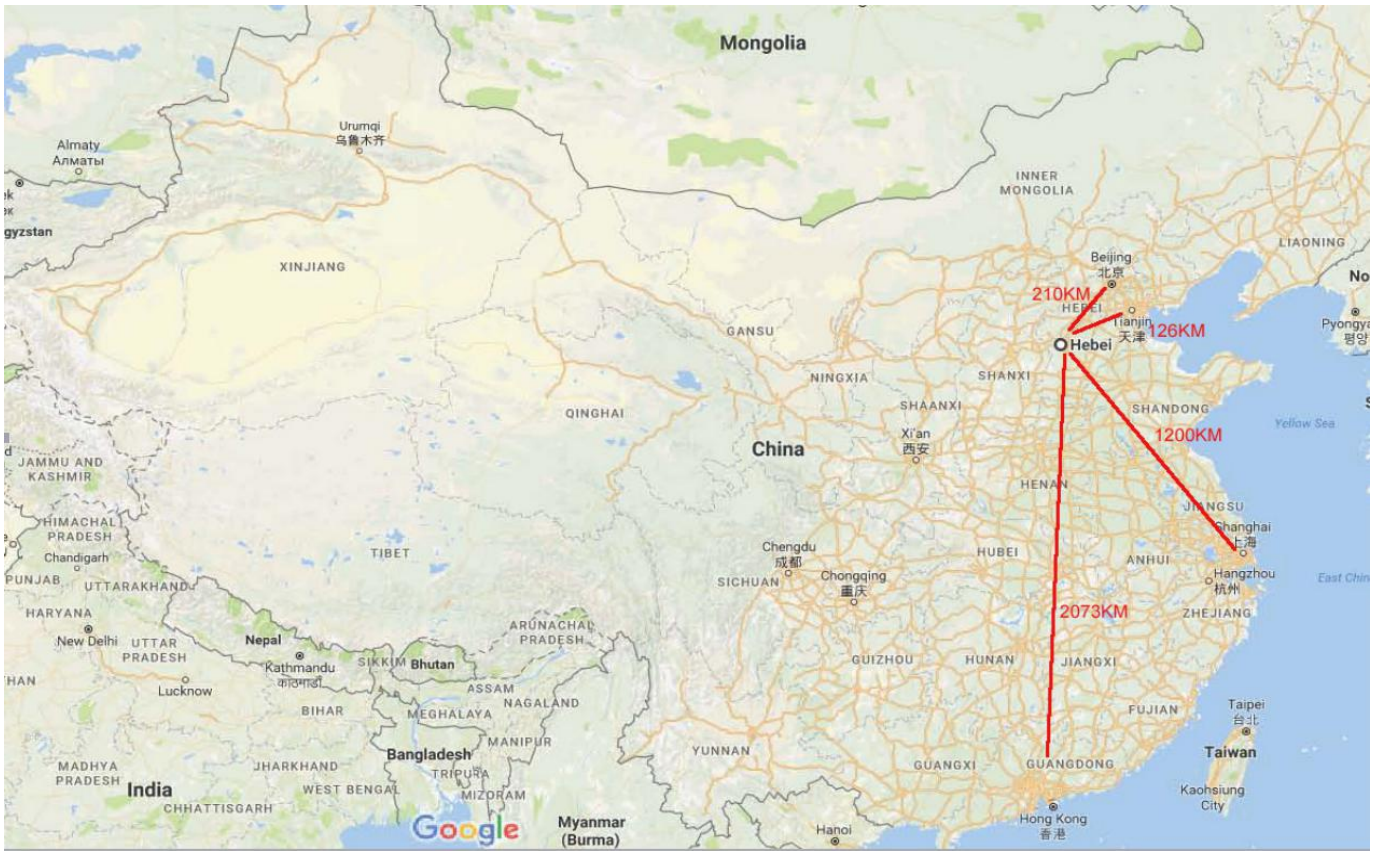

# Map, traffic and hotel guidance

1. [Factory Location in China](#)
2. [Beijing to Cangzhou city](#)
3. [Tianjin to Cangzhou city](#)
4. [Shanghai to Cangzhou city](#)
5. [Cangzhou city to R A Y O U N G factory.](#)
6. [Hotel suggestion and photos](#)

## 2. Beijing To Cangzhou city

1. At first, you need to go to the **Beijing South Railway Station**.
2. There are 50 train numbers from Beijing South Station to Cangzhou West Station during 6:36 to 23:49. 1 hour can arrive.